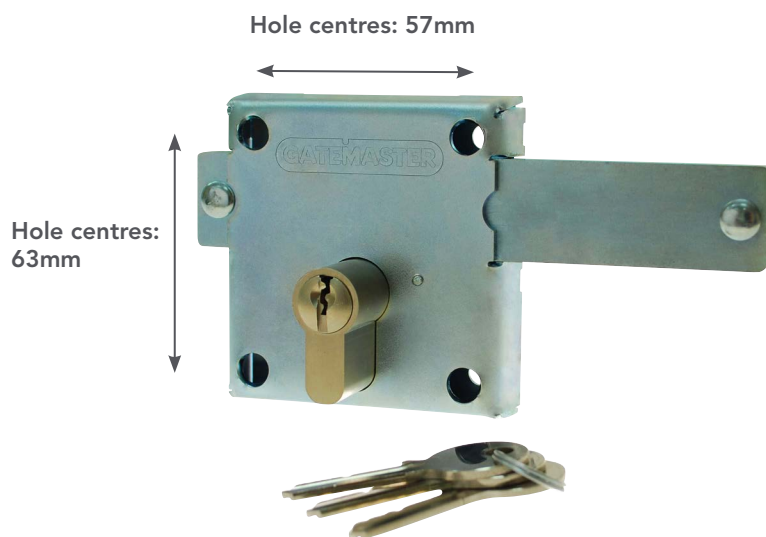

GATE LOCKING BOLT

G This gatelock has a strong deadbolt which moves 53mm with one turn of the key.

G It is keyed both sides and is manufactured from stainless steel. Two sizes of eurocylinder and keyed alike available.

G Weld-in lock plates available separately.

PRODUCT DETAILS

Product code:	Description:
GLB	Eurocylinder extends 24mm
GLBKA	Eurocylinder extends 24mm, keyed alike
GLB02	Eurocylinder extends 60mm
GLB02KA	Eurocylinder extends 60mm, keyed alike

Material: Stainless steel.

Also: Keyed alike option available. Two eurocylinder sizes to choose from.

Suitable for left and right handed gates.

INSTALLATION

1. Just weld or bolt onto the metal or wooden gate using the various plates we can offer separately. Very easy installation.