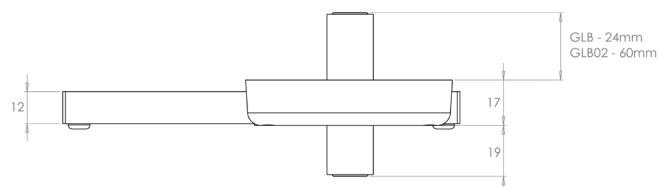

INSTALLATION

1. Just weld or bolt onto the metal or wooden gate using the various plates we can offer separately. Very easy installation.

2. **MAINTENANCE** Lubricate with oil periodically.