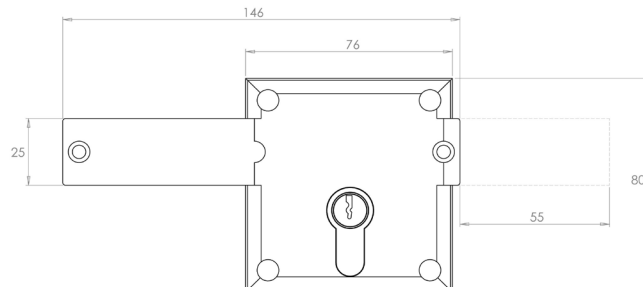

INSTALLATION

1. Just weld or bolt onto the metal or wooden gate using the various plates we can offer separately. Very easy installation.

2. **MAINTENANCE** Lubricate with oil periodically.